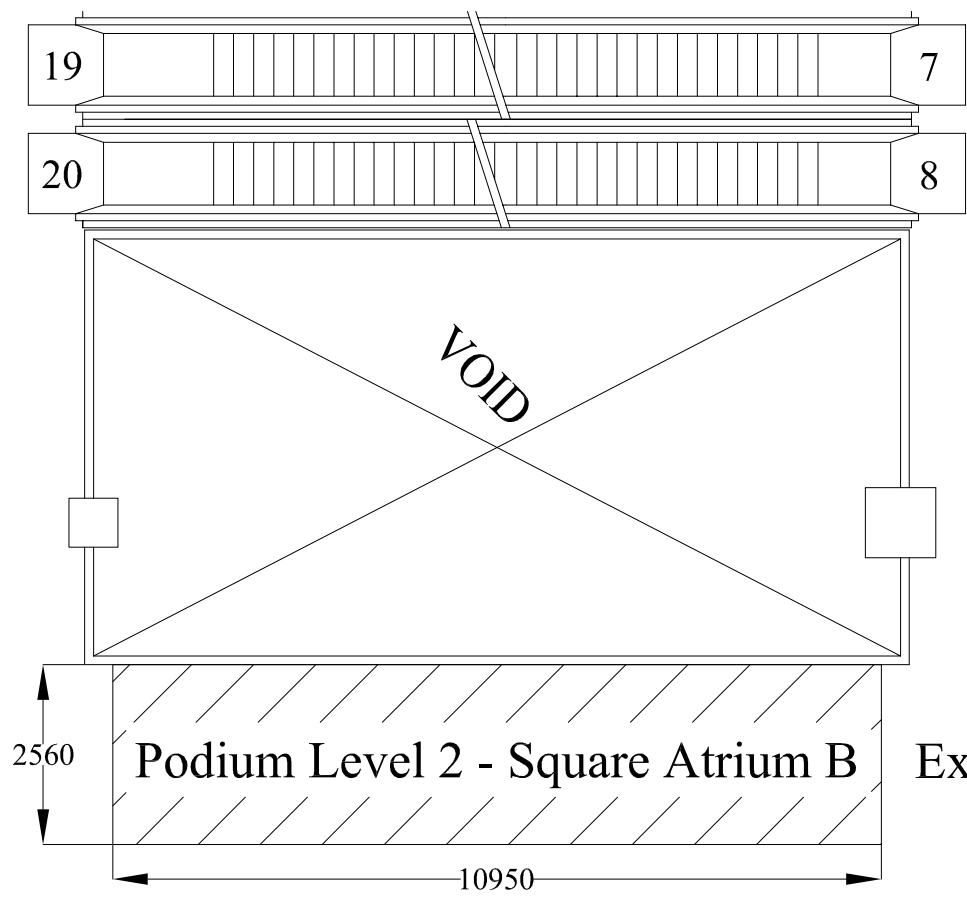

SECTION IV
1490 SQ.FT.

SECTION III
1490 SQ.FT.

STARS ATRIUM

SECTION I
1490 SQ.FT.

SECTION II
1490 SQ.FT.

RETAIL
R152A

RETAIL
R152B

RETAIL
R170

RETAIL
R151

RETAIL
R139

RETAIL
R139A

RETAIL
R172

RETAIL
R137

EXHIBITION VENUE (STARS ATRIUM AT PODIUM LEVEL 1)
 WHOLE AREA : 7343 SQ.FT.(CORRIDOR AREA INCLUDED)
 EACH SECTION : 1490 SQ.FT.
 (SUBJECT TO CHANGE WITHOUT PRIOR NOTICE)

RETAIL

P.L.

RETAIL

R202 - 5

Exhibition Venue - Square Atrium A
at Podium Level 2
Area: 279 ft²

Exhibition Venue - Square Atrium B
at Podium Level 2
Area: 302 ft²

Exhibition Venue - Square Atrium at Podium Level 3
Area: 257 ft²