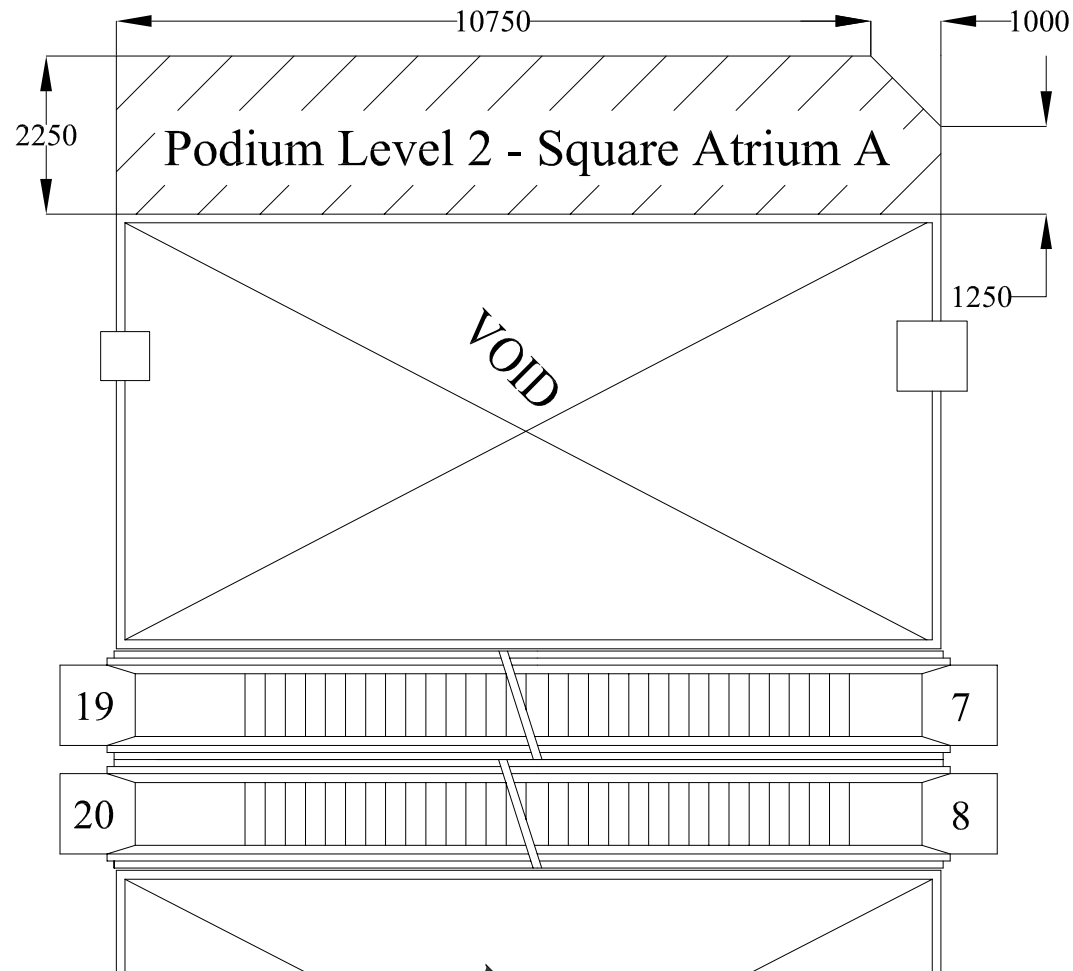

SECTION IV
1490 SQ.FT.

SECTION III
1490 SQ.FT.

STARS ATRIUM

SECTION I
1490 SQ.FT.

SECTION II
1490 SQ.FT.

RETAIL
R152A

RETAIL
R152B

RETAIL
R170

RETAIL
R151

RETAIL
R139

RETAIL
R139A

RETAIL
R172

RETAIL
R137

EXHIBITION VENUE (STARS ATRIUM AT PODIUM LEVEL 1)
 WHOLE AREA : 7343 SQ.FT.(CORRIDOR AREA INCLUDED)
 EACH SECTION : 1490 SQ.FT.
 (SUBJECT TO CHANGE WITHOUT PRIOR NOTICE)

RETAIL

P.L.

RETAIL

R202 - 5

Exhibition Venue - Square Atrium A
at Podium Level 2
Area: 279 ft²

Exhibition Venue - Square Atrium B
at Podium Level 2
Area: 302 ft²

Exhibition Venue - Square Atrium at Podium Level 3
Area: 257 ft²