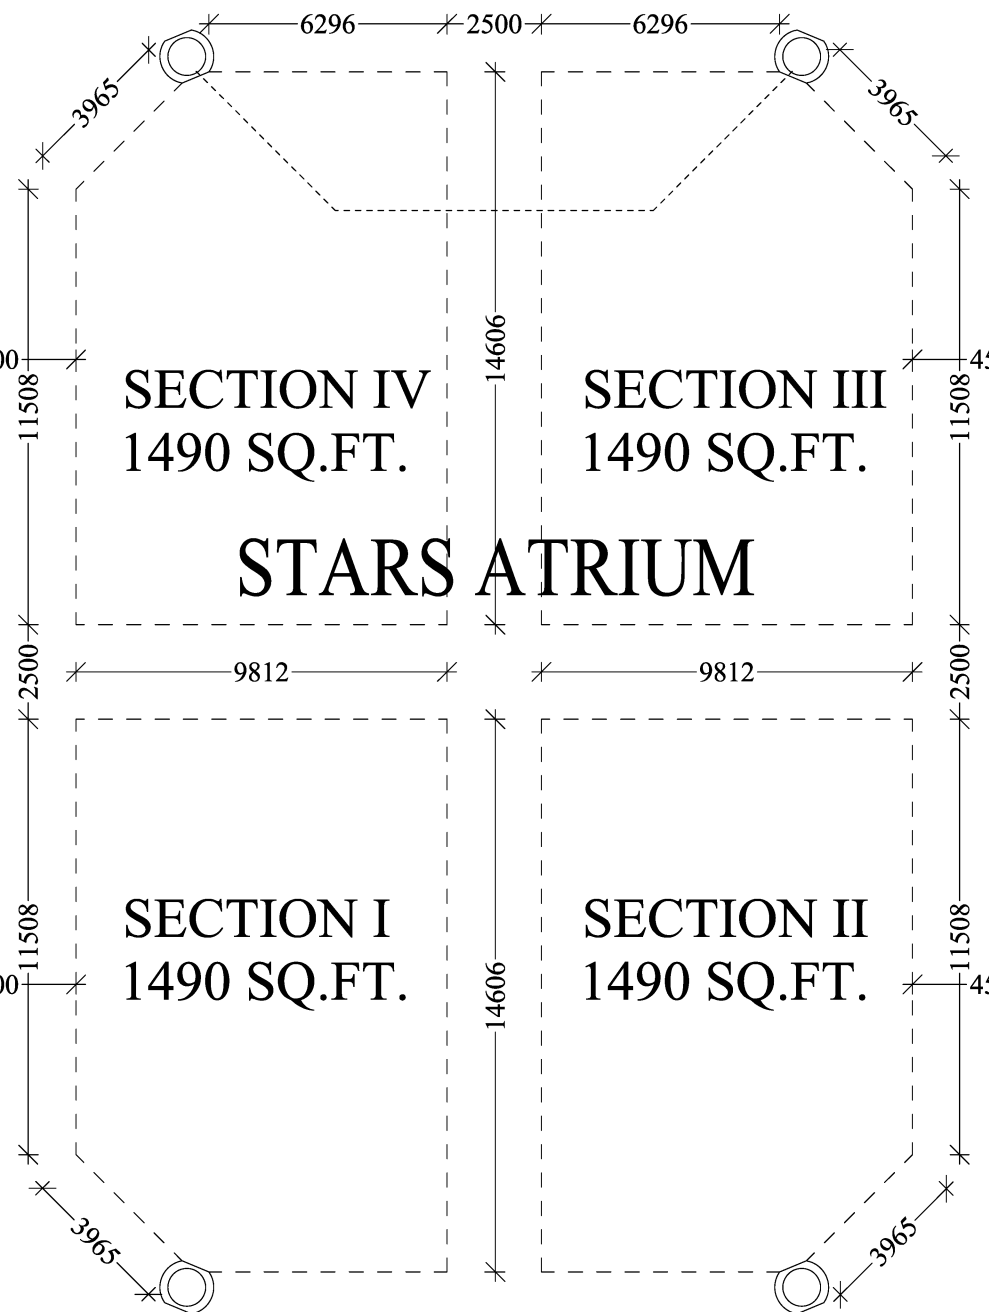

SECTION IV
1490 SQ.FT.

SECTION III
1490 SQ.FT.

STARS ATRIUM

SECTION I
1490 SQ.FT.

SECTION II
1490 SQ.FT.

RETAIL
R152A

RETAIL
R152B

RETAIL
R170

RETAIL
R151

RETAIL
R139

RETAIL
R139A

RETAIL
R172

RETAIL
R137

EXHIBITION VENUE (STARS ATRIUM AT PODIUM LEVEL 1)
 WHOLE AREA : 7343 SQ.FT.(CORRIDOR AREA INCLUDED)
 EACH SECTION : 1490 SQ.FT.
 (SUBJECT TO CHANGE WITHOUT PRIOR NOTICE)

RETAIL

P.L.

RETAIL

R202 - 5

Exhibition Venue - Square Atrium A
at Podium Level 2
Area: 279 ft²

Exhibition Venue - Square Atrium B
at Podium Level 2
Area: 302 ft²

Exhibition Venue - Square Atrium at Podium Level 3
Area: 257 ft²